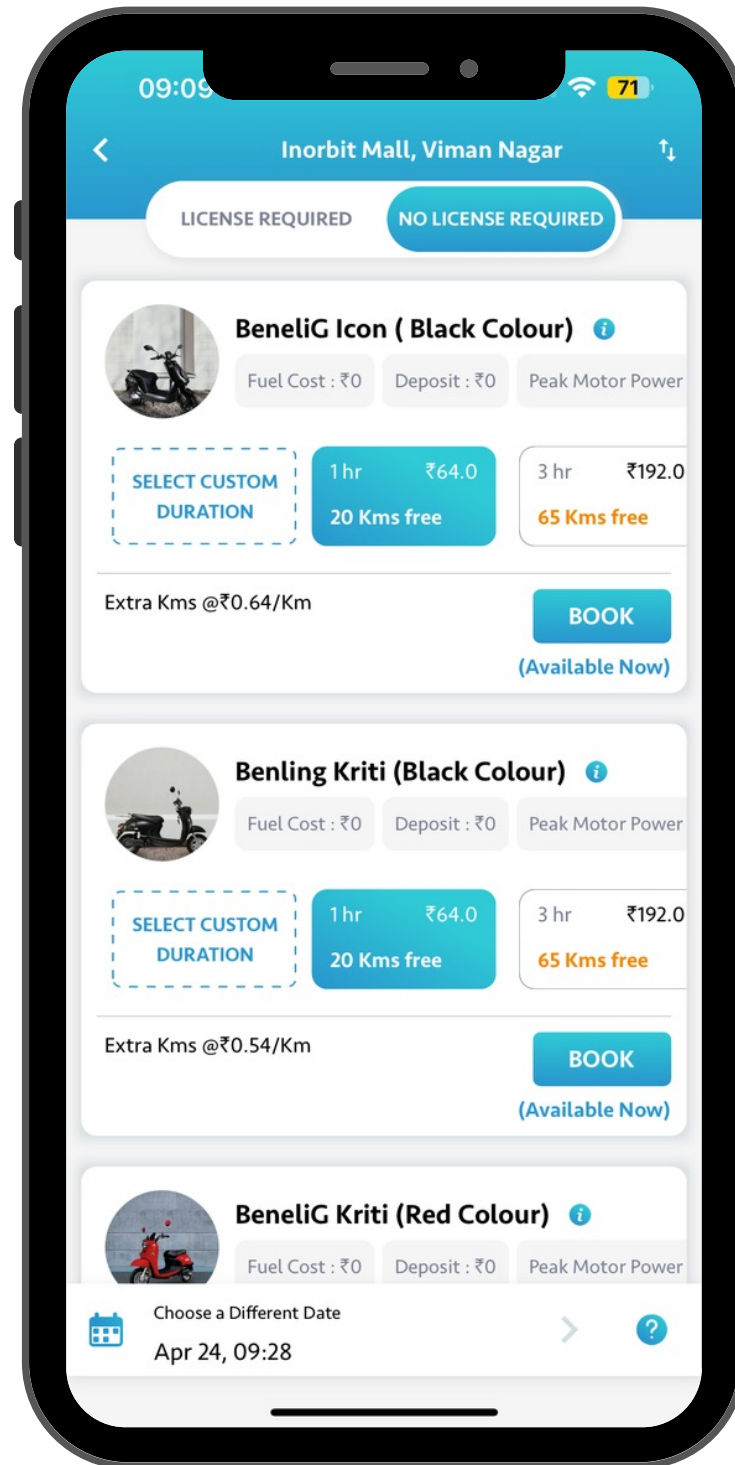

Products and Services

Electric Bike Rentals

Charging Infrastructure

Commercial Solutions

Custom E-bike Manufacturing

Service, Repair & Maintenance

Platform for OEMs to buy & sell bikes