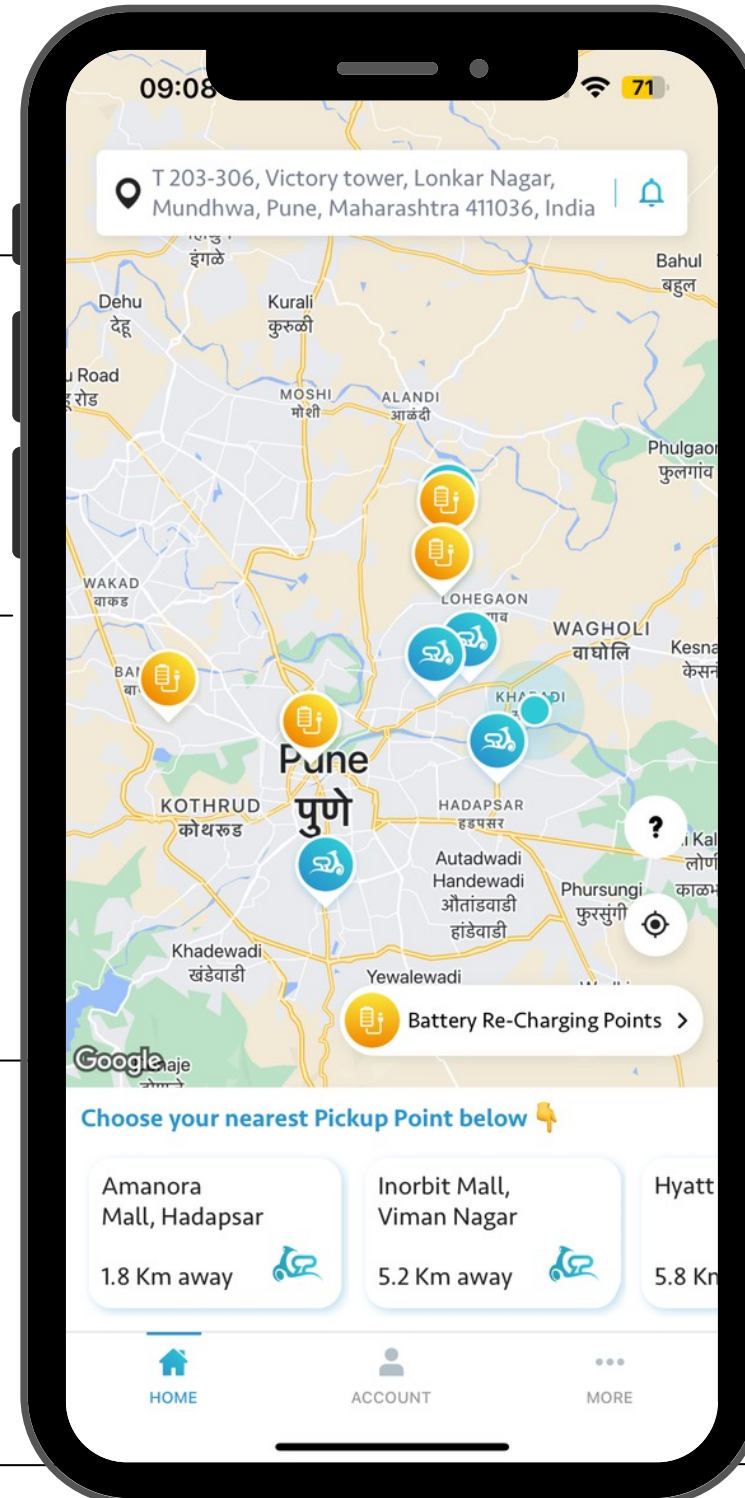

# Features of Platform

**Hassel free  
vehicle booking**

**Real-time  
Tracking**

**Home pickup  
and drop-off**

**Option to Buy Rented  
E-Bike Model**

**Zero  
Deposit**

**Charging Station  
Locator**

**Roadside  
Assistance**